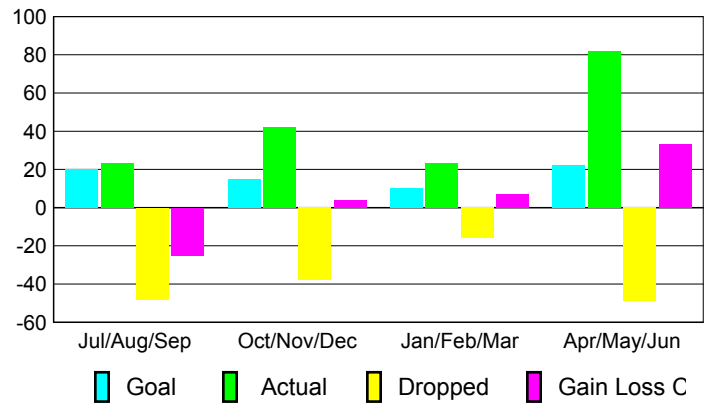

Membership Results 2008-2009

Goal, New, Dropped, Gain/Loss

Comparison of Membership Gain/Loss

Current Year Compared to the Previous Year