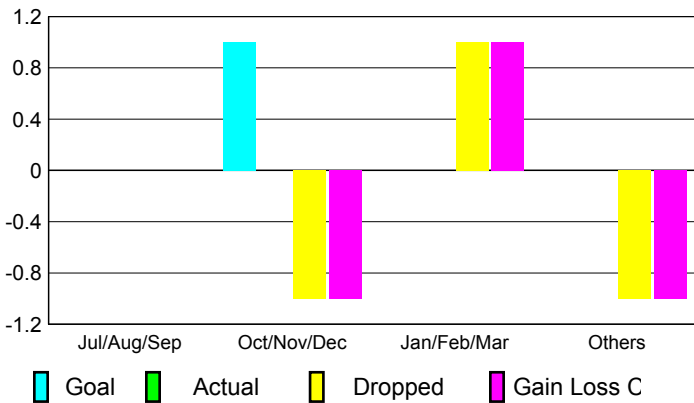

2008-2009 GMT Quarterly Report for District (or Undistricted) **District LD 2**

GMT: **Mr. Edisson Karnopp**

Location: **BRAZIL**

GMT CA: **3**

CLUBS

Club Results 2008-2009

Clubs 2007-2008

Month	New Club Goal	Actual New Clubs	Actual Dropped Clubs	Gain/Loss of Clubs	Gain/Loss of Clubs
Jul/Aug/Sep	0	0	0	0	0
Oct/Nov/Dec	1	0	-1	-1	0
Jan/Feb/Mar	0	0	1	1	0
Apr/May/June	0	0	-1	-1	0
Totals	1	0	-1	-1	0

Club Results 2008-2009

Goal, New, Dropped, Gain/Loss

Comparison of Club Gain/Loss

Current Year Compared to the Previous Year