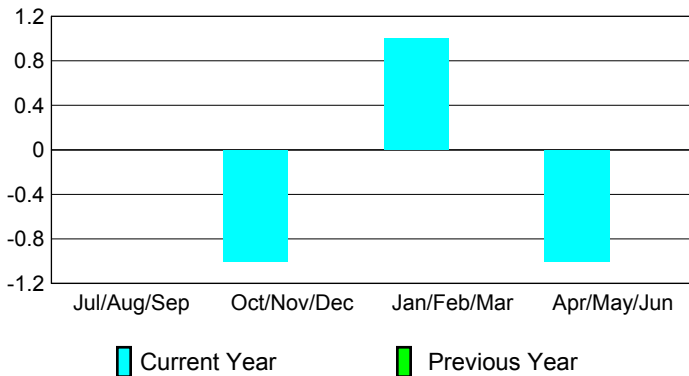

2008-2009 GMT Quarterly Report for District (or Undistricted) **District LD 2**

GMT: **Mr. Edisson Karnopp**

Location: **BRAZIL**

GMT CA: **3**

CLUBS

Club Results 2008-2009

Clubs 2007-2008

Month	New Club Goal	Actual New Clubs	Actual Dropped Clubs	Gain/Loss of Clubs	Gain/Loss of Clubs
Jul/Aug/Sep	0	0	0	0	0
Oct/Nov/Dec	1	0	-1	-1	0
Jan/Feb/Mar	0	0	1	1	0
Apr/May/June	0	0	-1	-1	0
Totals	1	0	-1	-1	0

Club Results 2008-2009

Goal, New, Dropped, Gain/Loss

Comparison of Club Gain/Loss

Current Year Compared to the Previous Year

YTD Status Quo Clubs 2008-2009

Status Quo Clubs Compared to Status Quo Members

MEMBERSHIP

Membership Results 2008-2009

Membership 2007-2008

Month	Net Memb Goal	Actual New Memb	Actual Dropped Memb	Gain/Loss of Memb	Gain/Loss of Memb
Jul/Aug/Sep	20	23	-48	-25	2
Oct/Nov/Dec	15	42	-38	4	16
Jan/Feb/Mar	10	23	-16	7	-6
Apr/May/June	22	82	-49	33	1
Totals	67	170	-151	19	13

Membership Results 2008-2009

Goal, New, Dropped, Gain/Loss

Comparison of Membership Gain/Loss

Current Year Compared to the Previous Year

Gender Comparison 2008-2009

Jul/Aug/Sep

Oct/Nov/Dec

Jan/Feb/Mar

Apr/May/June

Male

Female