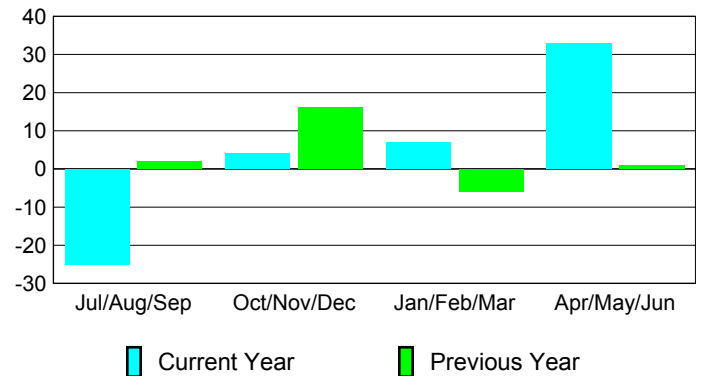

Gender Comparison 2008-2009

Jul/Aug/Sep

Oct/Nov/Dec

Jan/Feb/Mar

Apr/May/June

Male

Female